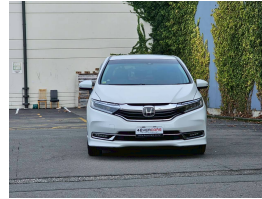

2021 Honda Shuttle 1.5L Hybrid High Specs

Vehicle Information

Cash Price
Include GST **\$22,395**

Finance this vehicle from only **\$119** Per Week *
4EVERCARS
The home of quality cars

Gain peace of mind with Mechanical Breakdown Insurance. Ask us how.
4EVERCARS
The home of quality cars

Body
Wagon

Fuel Type
Hybrid

Engine Size
1500

Interior
Half Leather Dark

Mileage

Reg No.
L3345

Odometer
59580

Exterior.
Pearl White