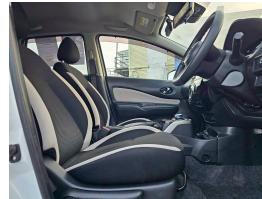

2020 Nissan Note e-Power Late Model

Vehicle Information

Cash Price
Include GST **$13,985**

Body
Hatchback

Reg No.
L3345

Finance this vehicle from only $75 Per Week *

4EVERCARS
The home of quality cars

Fuel Type
Hybrid

Odometer
91111

Engine Size
1200

Exterior.
Pearl White

Interior
Dark

Ownership.

Mileage

Transmission.
Automatic

Gain peace of mind with Mechanical Breakdown Insurance. Ask us how.

4EVERCARS
The home of quality cars

Features

*Finance calculation based on a 60 month term, no deposit and with an example annual fixed interest rate of 12.95%. Actual interest rate may be higher or lower. Establishment fee of $75 and Broker fee of $295 are included in the calculations. Full term amount payable of $50,121. Estimate only, not an offer of finance. Terms, conditions and lending criteria apply.

4EVERCARS
The home of quality cars

Phone 02102253262, Address: 580 Moorhouse Avenue
Email 4evercarschch@gmail.com