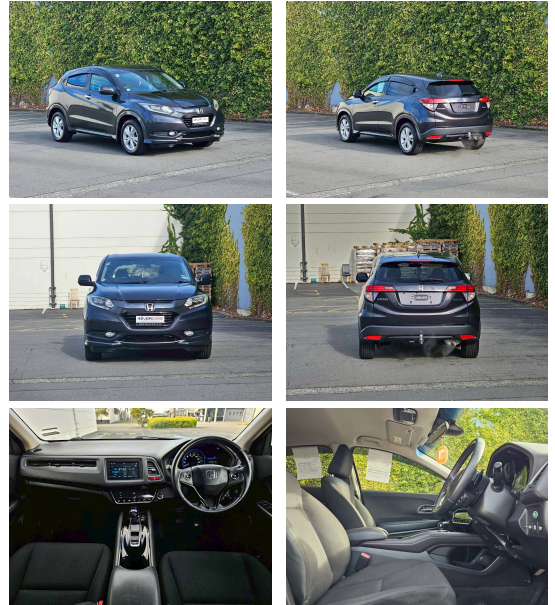

# 2014 Honda Vezel 1.5 Hybrid

## Vehicle Information

**Cash Price**  
Include GST **\$15,980**

Finance this vehicle from only **\$86** Per Week \*  
**4EVERCARS**  
The home of quality cars

Gain peace of mind with Mechanical Breakdown Insurance. Ask us how.  
**4EVERCARS**  
The home of quality cars

**Body**  
SUV

**Fuel Type**  
Hybrid

**Engine Size**  
1500

**Interior**  
Dark

**Mileage**

**Reg No.**  
L3345

**Odometer**  
112518

**Exterior.**  
Grey