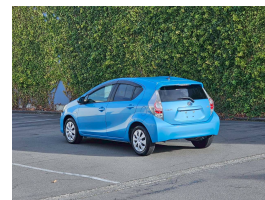

# 2014 Toyota Aqua 1.5S Push Button Start 40,517 Kms