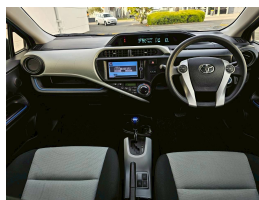

# 2014 Toyota Aqua 1.5S Push Button Start 40,517 Kms