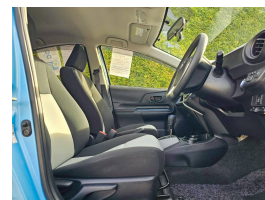

# 2014 Toyota Aqua 1.5S Push Button Start 40,517 Kms