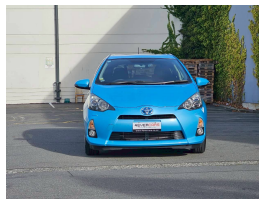

# 2014 Toyota Aqua 1.5S Push Button Start 40,517 Kms