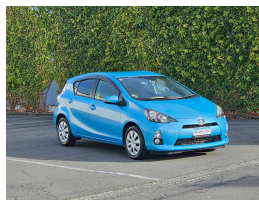

# 2014 Toyota Aqua 1.5S Push Button Start 40,517 Kms

## Vehicle Information

Cash Price

**\$13,385**

Include GST

Body

Hatchback

Reg No.

L3345

Finance this  
vehicle from only

**4EVERCARS**  
The home of quality cars

**\$72**

Per Week \*

Fuel Type

Hybrid

Odometer

40517

Engine Size

1500

Exterior.

Cool Soda Metallic

Gain peace of mind  
with Mechanical  
Breakdown  
Insurance. Ask us  
how.

**4EVERCARS**  
The home of quality cars

Interior

Dual Tone