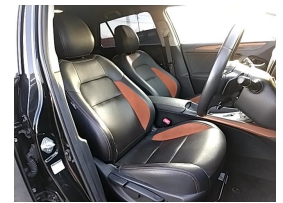

2017 Toyota Avensis 2.0 Li Wagon New Shape

Vehicle Information

Cash Price
Include GST **$16,985**

Body
Wagon

Reg No.
L3345

Finance this vehicle from only $91 Per Week *

4EVERCARS
The home of quality cars

Fuel Type
Petrol

Odometer
109330

Engine Size
2000

Exterior.
Black

Interior
Dark Leather

Ownership.

Mileage

Transmission.
Automatic

Gain peace of mind with Mechanical Breakdown Insurance. Ask us how.

4EVERCARS
The home of quality cars

Features

*Finance calculation based on a 60 month term, no deposit and with an example annual fixed interest rate of 12.95%. Actual interest rate may be higher or lower. Establishment fee of $75 and Broker fee of $295 are included in the calculations. Full term amount payable of $50,121. Estimate only, not an offer of finance. Terms, conditions and lending criteria apply.

4EVERCARS
The home of quality cars

Phone 02102253262, Address: 580 Moorhouse Avenue
Email 4evercarschch@gmail.com