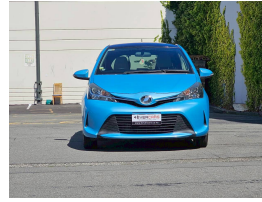

2015 Toyota Vitz 1.3F Push Button 40,195 Kms

Vehicle Information

Cash Price
Include GST **\$12,985**

Finance this vehicle from only **\$70** Per Week *
4EVERCARS
The home of quality cars

Gain peace of mind with Mechanical Breakdown Insurance. Ask us how.
4EVERCARS
The home of quality cars

Body
Hatchback

Fuel Type
Petrol

Engine Size
1339

Interior
Grey

Mileage

Reg No.
L3345

Odometer
40195

Exterior.
Light Blue