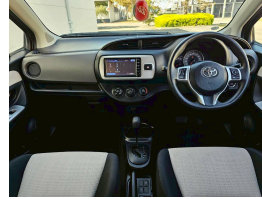

2015 Toyota Vitz 1.3F Push Button 40,195 Kms

Vehicle Information

Cash Price
Include GST **\$12,985**

Finance this vehicle from only **\$70** Per Week *
4EVERCARS
The home of quality cars

Gain peace of mind with Mechanical Breakdown Insurance. Ask us how.
4EVERCARS
The home of quality cars