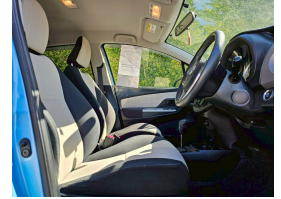

2015 Toyota Vitz 1.3F Push Button 40,195 Kms

Vehicle Information

Cash Price
Include GST **\$12,985**

Finance this vehicle from only **\$70** Per Week *
4EVERCARS
The home of quality cars

Gain peace of mind with Mechanical Breakdown Insurance. Ask us how.
4EVERCARS
The home of quality cars