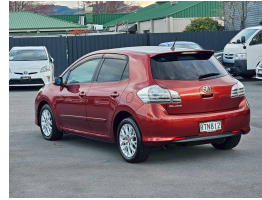

2008 Toyota Blade Push Button Start

Vehicle Information

Cash Price
Include GST **\$7,280**

Finance this vehicle from only **\$40** Per Week *
4EVERCARS
The home of quality cars

Gain peace of mind with Mechanical Breakdown Insurance. Ask us how.
4EVERCARS
The home of quality cars

Body
Hatchback

Reg No.
L3345

Fuel Type
Petrol

Odometer
133641

Engine Size
2360

Exterior.
Red

Interior
Dark

Ownership.