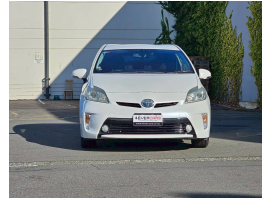

2015 Toyota Prius 1.8L Hybrid G Spec

Vehicle Information

Cash Price
Include GST **\$13,985**

Finance this vehicle from only **\$75** Per Week *
4EVERCARS
The home of quality cars

Gain peace of mind with Mechanical Breakdown Insurance. Ask us how.
4EVERCARS
The home of quality cars

Body
Sedan

Fuel Type
Hybrid

Engine Size
1800

Interior
Dark Half Leather

Mileage

Reg No.
L3345

Odometer
110016

Exterior.
Pearl White