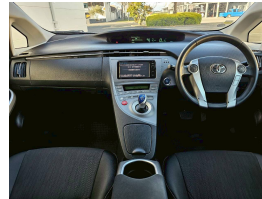

2015 Toyota Prius 1.8L Hybrid G Spec

Vehicle Information

Cash Price
Include GST **$13,985**

Finance this vehicle from only **$75** Per Week *
4EVERCARS
The home of quality cars

Gain peace of mind with Mechanical Breakdown Insurance. Ask us how.
4EVERCARS
The home of quality cars

Body
Sedan

Fuel Type
Hybrid

Engine Size
1800

Interior
Dark Half Leather

Mileage

Reg No.
L3345

Odometer
110016

Exterior.
Pearl White

Ownership.

Transmission.
Automatic

Features

*Finance calculation based on a 60 month term, no deposit and with an example annual fixed interest rate of 12.95%. Actual interest rate may be higher or lower. Establishment fee of $75 and Broker fee of $295 are included in the calculations. Full term amount payable of $50,121. Estimate only, not an offer of finance. Terms, conditions and lending criteria apply.

4EVERCARS
The home of quality cars

Phone 02102253262, Address: 580 Moorhouse Avenue
Email 4evercarschch@gmail.com