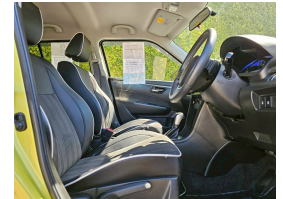

2014 Suzuki Swift 1.2 Style Edition 45,947 Kms

Vehicle Information

Cash Price
Include GST **\$13,980**

Finance this vehicle from only **\$75** Per Week *
4EVERCARS
The home of quality cars

Gain peace of mind with Mechanical Breakdown Insurance. Ask us how.
4EVERCARS
The home of quality cars