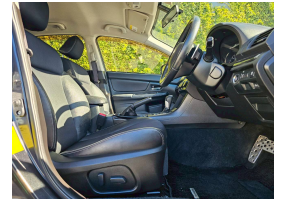

2012 Subaru Impreza 2.0 Sports Push Button Start

Vehicle Information

Cash Price **\$9,450**
Include GST

Finance this vehicle from only **\$52** Per Week *
4EVERCARS
The home of quality cars

Gain peace of mind with Mechanical Breakdown Insurance. Ask us how.
4EVERCARS
The home of quality cars