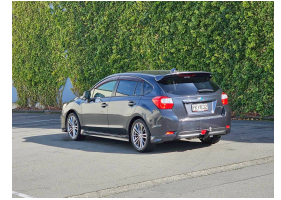

2012 Subaru Impreza 2.0 Sports Push Button Start

Vehicle Information

Cash Price **\$9,450**
Include GST

Finance this vehicle from only **\$52** Per Week *
4EVERCARS
The home of quality cars

Gain peace of mind with Mechanical Breakdown Insurance. Ask us how.
4EVERCARS
The home of quality cars

Body
Hatchback

Fuel Type
Petrol

Engine Size
2000

Interior
Dark Half Leather

Mileage

Reg No.
L3345

Odometer
151113

Exterior.
Grey