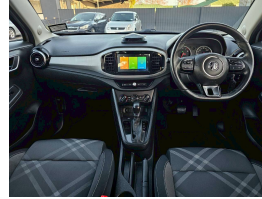

2020 MG MG3 Core 1.5P 4Speed Auto 52,650 Kms

Vehicle Information

Cash Price
Include GST **\$12,480**

Finance this vehicle from only **\$68** Per Week *
4EVERCARS
The home of quality cars

Gain peace of mind with Mechanical Breakdown Insurance. Ask us how.
4EVERCARS
The home of quality cars