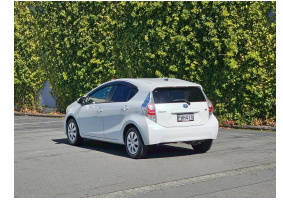

2013 Toyota Aqua G Model Push Button Start

Vehicle Information

Cash Price **\$8,250**
Include GST

Finance this vehicle from only **\$45** Per Week *
4EVERCARS
The home of quality cars

Gain peace of mind with Mechanical Breakdown Insurance. Ask us how.
4EVERCARS
The home of quality cars

Body
Hatchback

Fuel Type
Hybrid

Engine Size
1500

Interior
Dark

Mileage

Reg No.
L3345

Odometer
147286

Exterior.
Pearl White