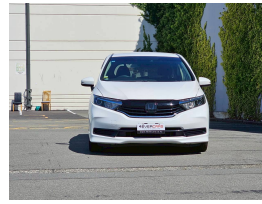

2022 Honda Shuttle Hybrid Honda Sensing Model

Vehicle Information

Cash Price
Include GST **\$20,985**

Body
Wagon

Reg No.
L3345

Finance this vehicle from only **4EVERCARS**
The home of quality cars
\$112
Per Week *

Fuel Type
Hybrid

Odometer
90180

Engine Size
1500

Exterior.
White

Interior
Dark

Ownership.

Gain peace of mind with Mechanical Breakdown Insurance. Ask us how. **4EVERCARS**
The home of quality cars

Mileage