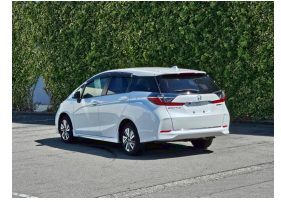

2022 Honda Shuttle Hybrid Honda Sensing Model

Vehicle Information

Cash Price
Include GST **\$20,985**

Body
Wagon

Reg No.
L3345

Finance this vehicle from only **4EVERCARS**
The home of quality cars
\$112
Per Week *

Fuel Type
Hybrid

Odometer
90180

Engine Size
1500

Exterior.
White

Interior
Dark

Ownership.

Gain peace of mind with Mechanical Breakdown Insurance. Ask us how. **4EVERCARS**
The home of quality cars

Mileage